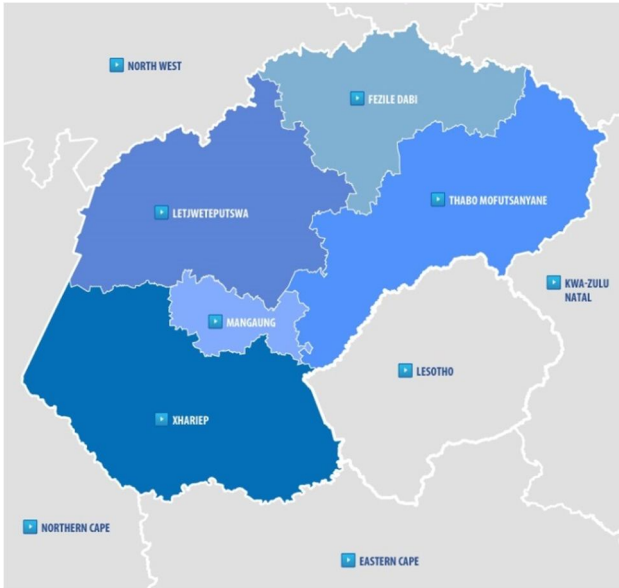

CONSTITUTION: BADMINTON FREE STATE

ANNEXURE A: MAP

Fezile Dabi District Municipality

Mangaung Metropolitan Municipality

Lejweleputswa District Municipality

Xhariep District Municipality

Thabo Mofutsanyana District Municipality